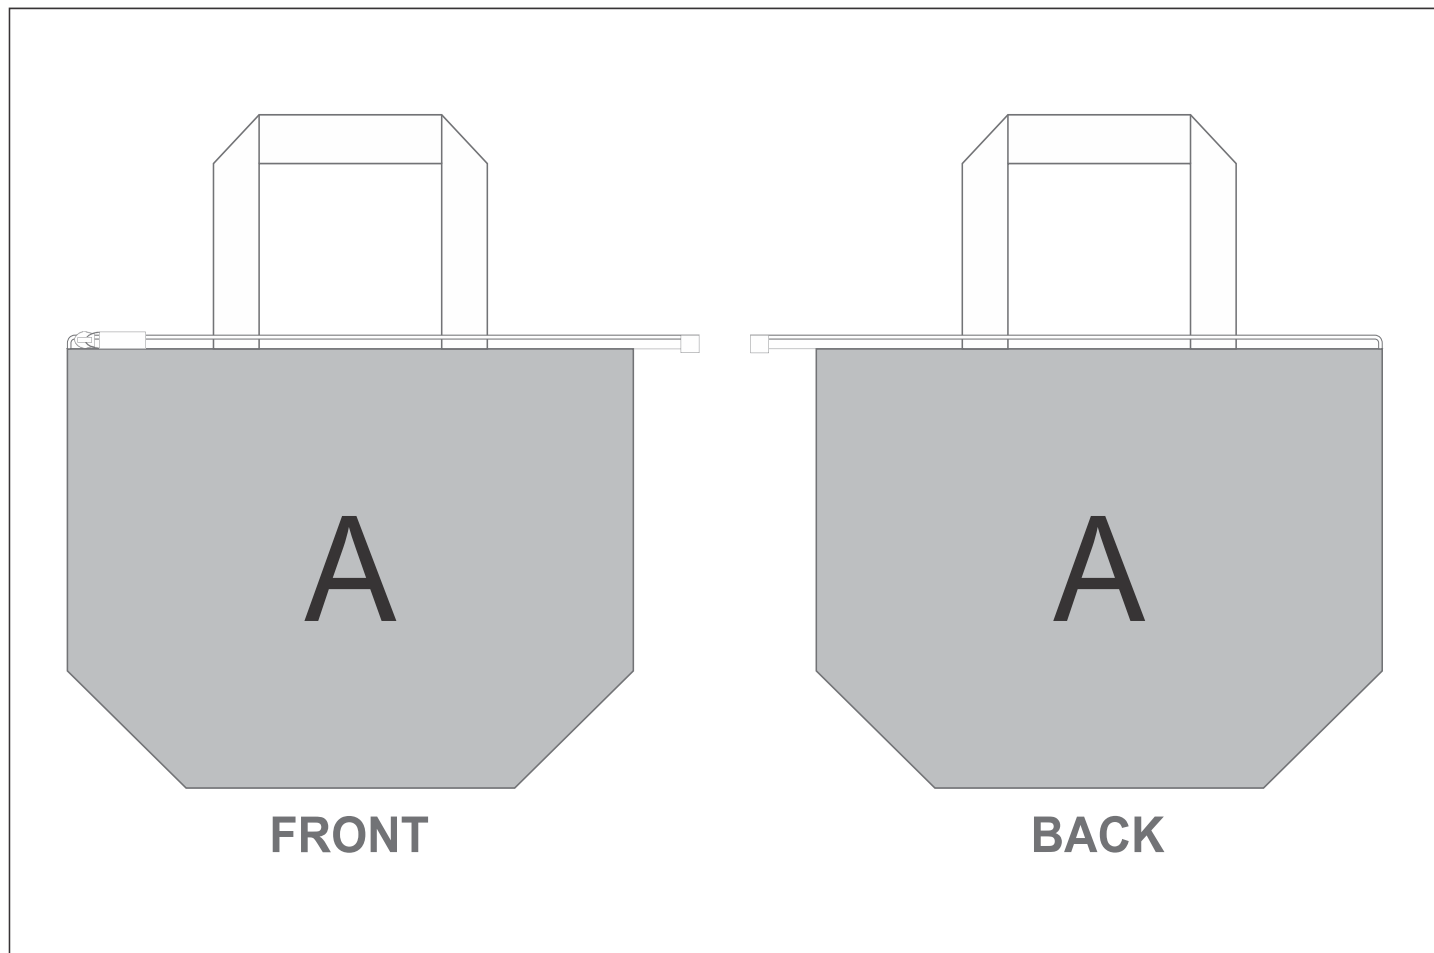

CC-HP-18-G

Hoppla Sutherland Lunch Cooler

Need to know:

Includes 1-Position Sublimation (setup fees apply)

- Please Note: We cannot guarantee 100% logo Alignment on all Brandable Panels.

Branding Options:

Position	Branding Method (Branding Code)	No. of Colours	Dimension
A	Custom Sublimation A (CPSUB-A)	Full Colour	359mm wide x 619mm high